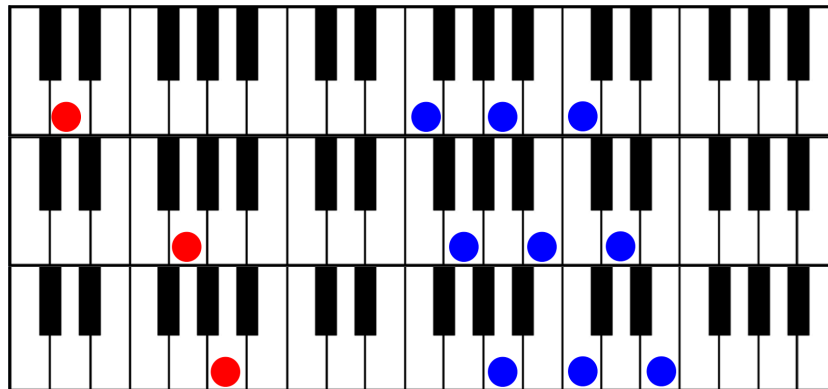

Keys

No Mercy

Racoon

Cpl 2x Am

2x G

2x F

Rfr 2x Dm7

2x G

2x Am

Bridge 2x C

3x 2x G/C

4x F/C

4x F/G

4x G

Volgorde:

**Intro – 4x Cpl1 – 4x Cpl2 – 4x Rfr – 4x Cpl3 -
4x Rfr – BRIDGE – 4x Rfr – 4x Rfr**

No Mercy

Couplet

Musical notation for the Couplet section, showing a 4/4 time signature and three measures of chords: Am, G, and F.

Refrein

Musical notation for the Refrein section, showing a 4/4 time signature and three measures of chords: Dm7, G, and Am.

Bridge

Musical notation for the Bridge section, showing a 4/4 time signature and six measures of chords: C, G/c, F/c, F/G, and G.

Volgorde:

Intro – Cpl1 - Cpl2 – Rfr – Cpl3- Rfr – BRIDGE – Rfr - Rfr