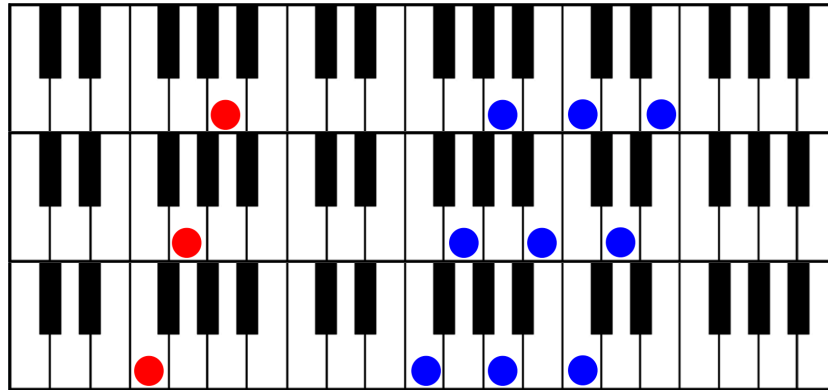

Keys

No Mercy

Racoon

Cpl 2x Am

2x G

2x F

Rfr 2x Dm7

2x G

2x Am

Bridge 2x C

3x 2x G/C

4x F/C

4x F/G

4x G

Volgorde:

**Intro – 4x Cpl1 – 4x Cpl2 – 4x Rfr – 4x Cpl3 -
4x Rfr – BRIDGE – 4x Rfr – 4x Rfr**

No Mercy

Couplet

Musical notation for the Couplet section, showing a 4/4 time signature and three measures of chords: Am, G, and F.

Refrein

Musical notation for the Refrein section, showing a 4/4 time signature and three measures of chords: Dm7, G, and Am.

Bridge

Musical notation for the Bridge section, showing a 4/4 time signature and six measures of chords: C, G/c, F/c, F/G, and G.

Volgorde:

Intro – Cpl1 - Cpl2 – Rfr – Cpl3- Rfr – BRIDGE – Rfr - Rfr