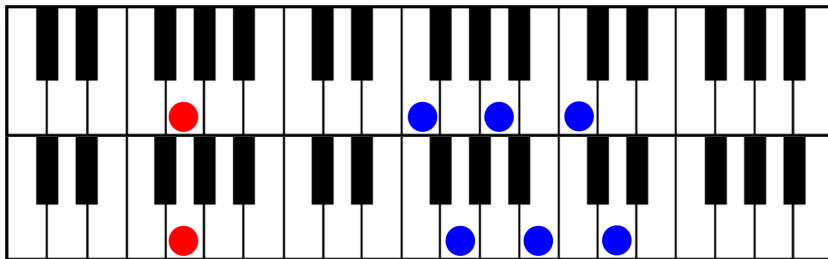

2x Am

Bridge 2x C

3x 2x G/C

4x F/C

4x F/G

4x G

Volgorde:

**Intro – 4x Cpl1 – 4x Cpl2 – 4x Rfr – 4x Cpl3 -
4x Rfr – BRIDGE – 4x Rfr – 4x Rfr**

No Mercy

Couplet

Musical notation for the Couplet section, showing a 4/4 time signature and three measures of chords: Am, G, and F.

Refrein

Musical notation for the Refrein section, showing a 4/4 time signature and three measures of chords: Dm7, G, and Am.