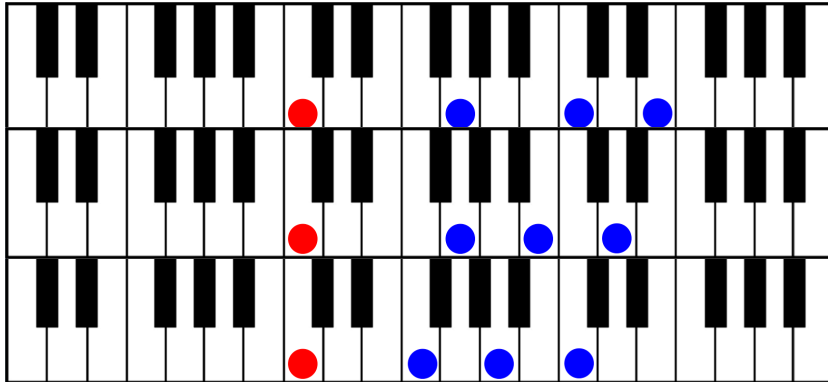

Keys

No Mercy

Racoon

Cpl 2x Am

2x G

2x F

Rfr 2x Dm7

2x G

2x Am

Bridge 2x C

3x 2x G/C

4x F/C

4x F/G

4x G

Volgorde:

**Intro – 4x Cpl1 – 4x Cpl2 – 4x Rfr – 4x Cpl3 -
4x Rfr – BRIDGE – 4x Rfr – 4x Rfr**

No Mercy

Couplet

Musical notation for the Couplet section, showing a 4/4 time signature and three measures of chords: Am, G, and F.

Refrein

Musical notation for the Refrein section, showing a 4/4 time signature and three measures of chords: Dm7, G, and Am.

Bridge

Musical notation for the Bridge section, showing a 4/4 time signature and six measures of chords: C, G/c, F/c, F/G, and G.

Volgorde:

Intro – Cpl1 - Cpl2 – Rfr – Cpl3- Rfr – BRIDGE – Rfr - Rfr