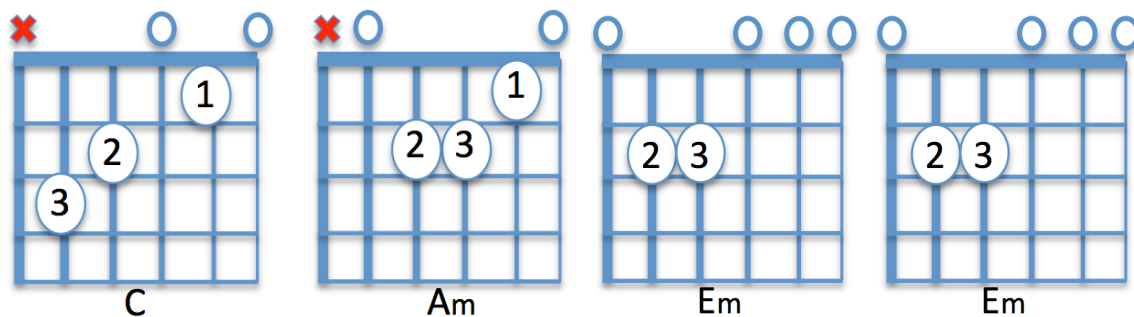

# Catch and Release

Matt Simons

cpl

bridge

rfr

## Volgorde:

intro git - 2x cpl - 2x bridge - 2 maat rust - 2x rfr  
 2x cpl dada - 2 x cpl instr - 2x cpl - 2x bridge -  
 2 maat rust - 2x rfr - 2x cpl dada - 1x bridge