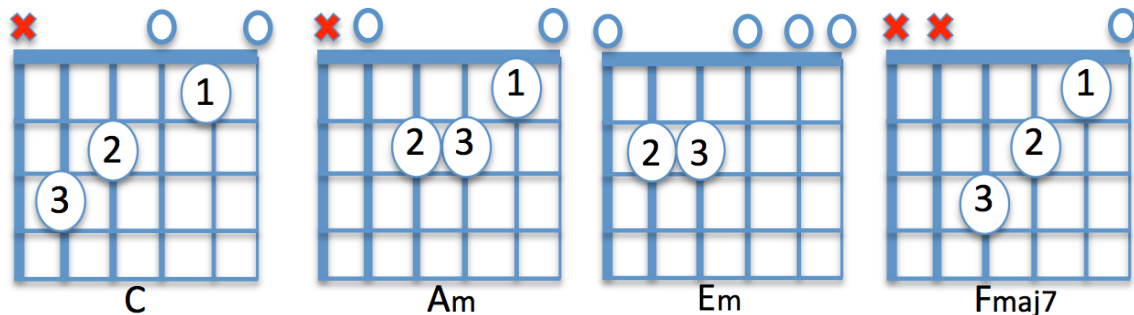

# Catch and Release

Matt Simons

cpl

bridge

rfr

## Volgorde:

intro git - 2x cpl - 2x bridge - 2 maat rust - 2x rfr  
 2x cpl dada - 2 x cpl instr - 2x cpl - 2x bridge -  
 2 maat rust - 2x rfr - 2x cpl dada - 1x bridge