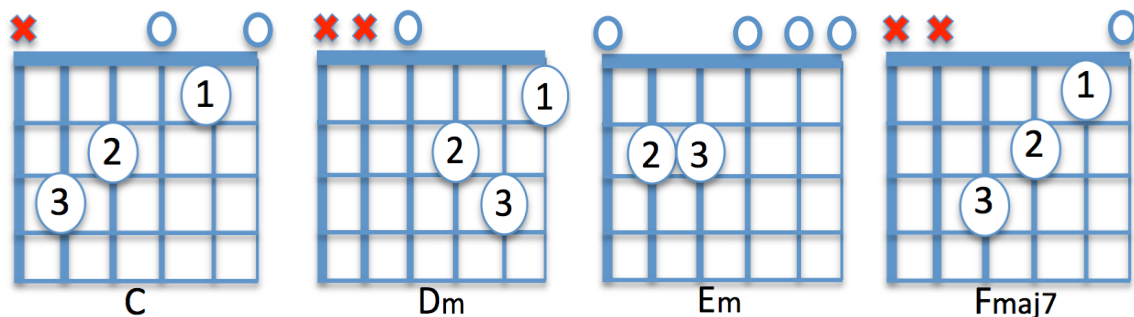

# Catch and Release

Matt Simons

cpl

bridge

rfr

## Volgorde:

intro git - 2x cpl - 2x bridge - 2 maat rust - 2x rfr  
 2x cpl dada - 2 x cpl instr - 2x cpl - 2x bridge -  
 2 maat rust - 2x rfr - 2x cpl dada - 1x bridge