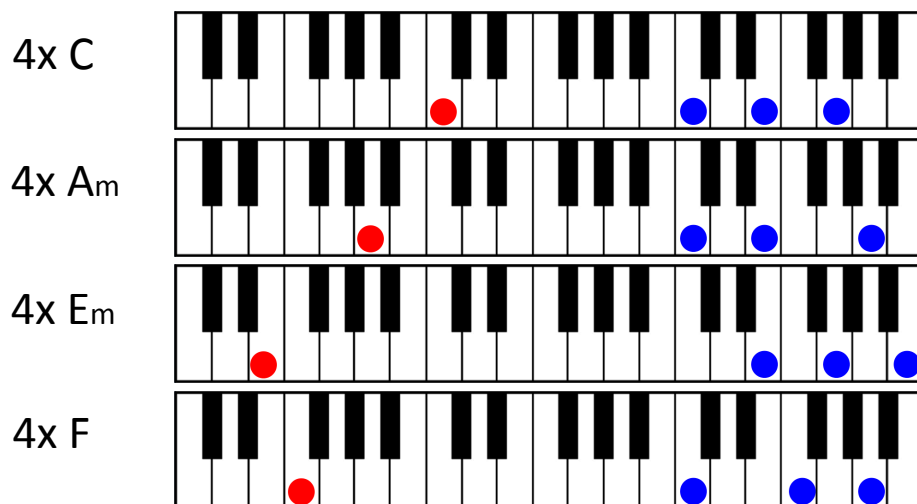

# Catch and Release

Matt Simons

Cpl

Bridge

Rfr

## Volgorde:

intro git - 2x cpl - 2x bridge - 2 maat rust - 2x rfr

2x cpl dada - 2 x cpl instr - 2x cpl - 2x bridge -

2 maat rust - 2x rfr - 2x cpl dada - 1x bridge