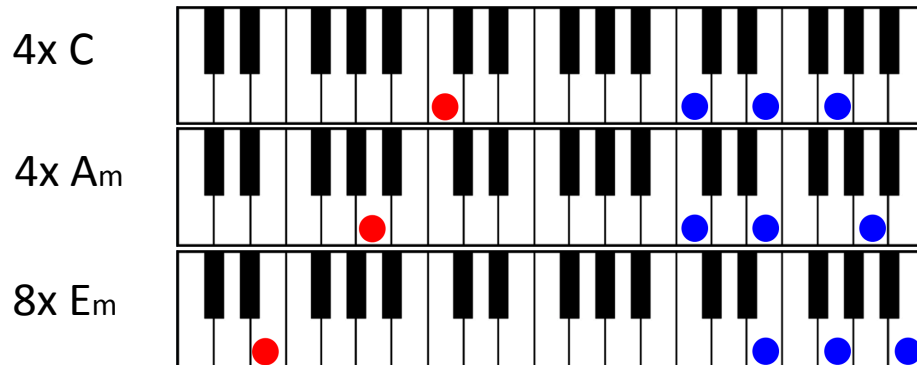

# Catch and Release

Matt Simons

Cpl

Bridge

Rfr

## Volgorde:

intro git - 2x cpl - 2x bridge - 2 maat rust - 2x rfr

2x cpl dada - 2 x cpl instr - 2x cpl - 2x bridge -

2 maat rust - 2x rfr - 2x cpl dada - 1x bridge