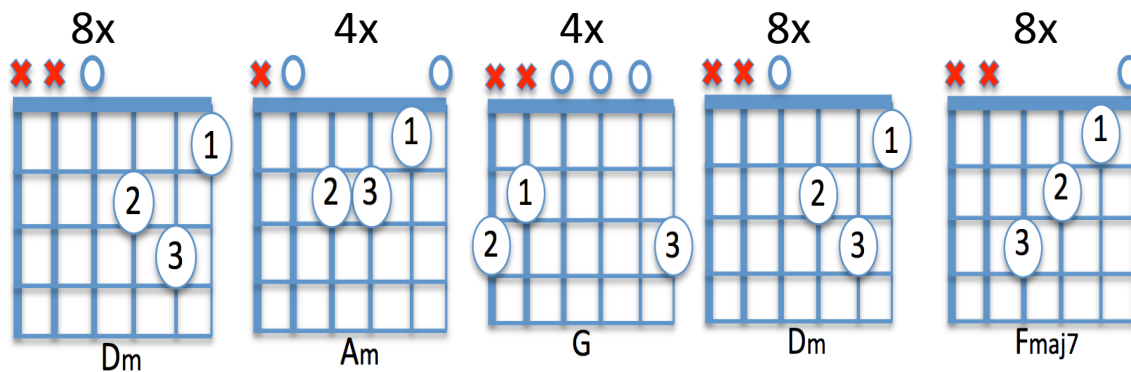

Gitaar

If You Could See Me Now

The Script

Cpl/rfr

Bridge

Basgitaar

Cpl/rfr

1.5 - - - | 1.1 - - - | 2.3 - - - | 2.2 - - - ||

Bridge

2.5 - - - | - - - - | 1.5 - - - | 1.3 - - - |

2.5 - - - | - - - - | 1.1 - - - | 1.1 - - - ||