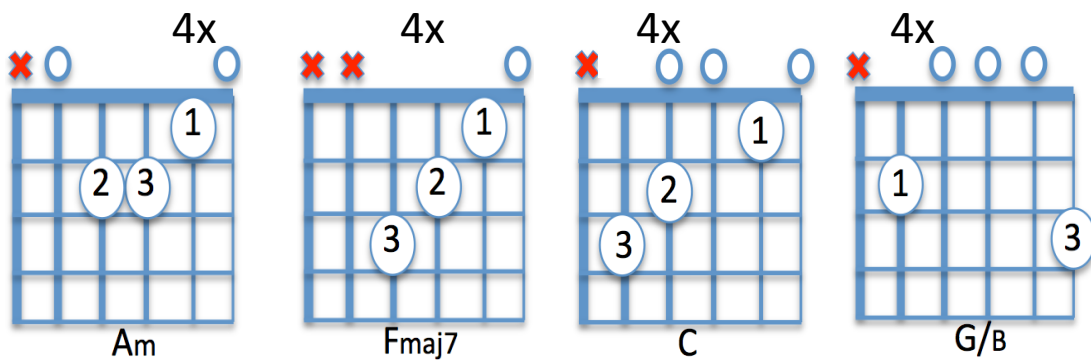

Gitaar

If You Could See Me Now

The Script

Cpl/rfr

Bridge

Basgitaar

Cpl/rfr

1.5 - - - | 1.1 - - - | 2.3 - - - | 2.2 - - - ||

Bridge

2.5 - - - | - - - - | 1.5 - - - | 1.3 - - - |

2.5 - - - | - - - - | 1.1 - - - | 1.1 - - - ||